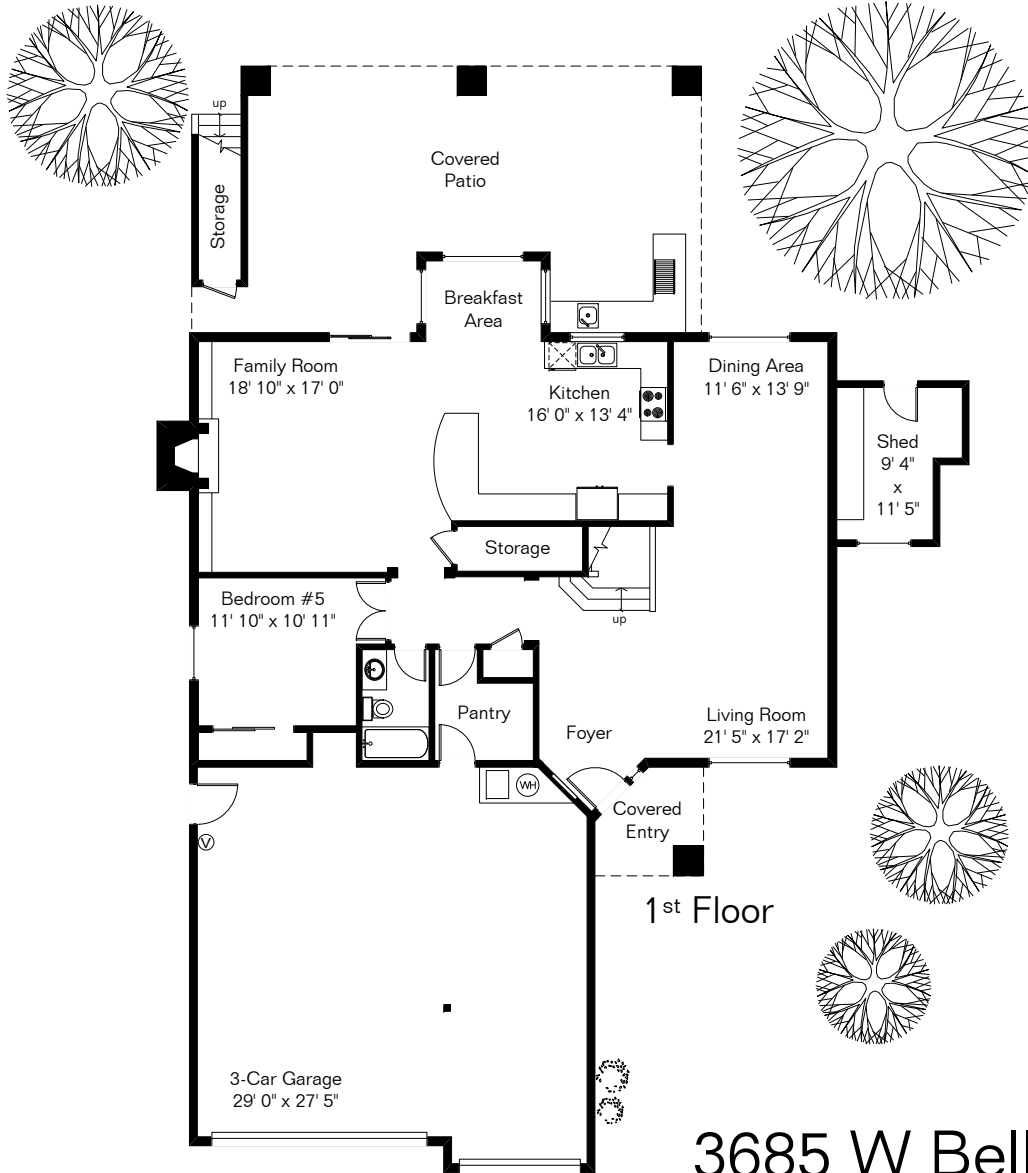

The square footages and room size information are deemed to be reliable but are not guaranteed and should be independently verified.

Pool Area

Living Area 3,203 Sq Ft
 Covered Patio 624 Sq Ft
 Garage 872 Sq Ft

3685 W Bellewood Pl

Site Visit August 2015

0 ft. 6 ft. 10 ft. 20 ft.

Copyright 2015 Floor Plans First! LLC
 All Rights Reserved.

www.FloorPlansFirst.com

Toll Free (877) 887-1500
 Voice (520) 881-1500
 Fax (520) 791-7701