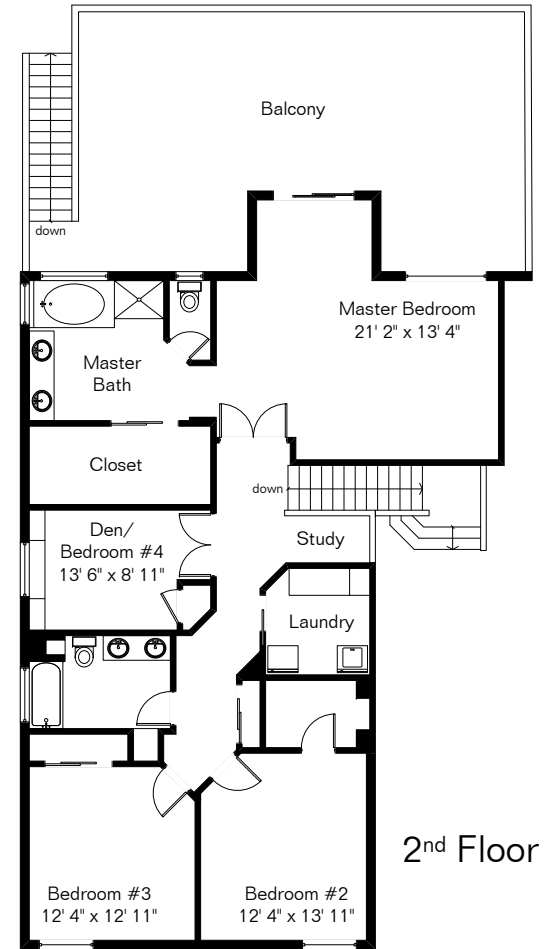

The square footages and room size information are deemed to be reliable but are not guaranteed and should be independently verified.

Pool Area

Living Area 3,203 Sq Ft
 Covered Patio 624 Sq Ft
 Garage 872 Sq Ft

3685 W Bellewood Pl

Site Visit August 2015

0 ft. 6 ft. 10 ft. 20 ft.

Copyright 2015 Floor Plans First! LLC
 All Rights Reserved.

www.FloorPlansFirst.com

Toll Free (877) 887-1500
 Voice (520) 881-1500
 Fax (520) 791-7701